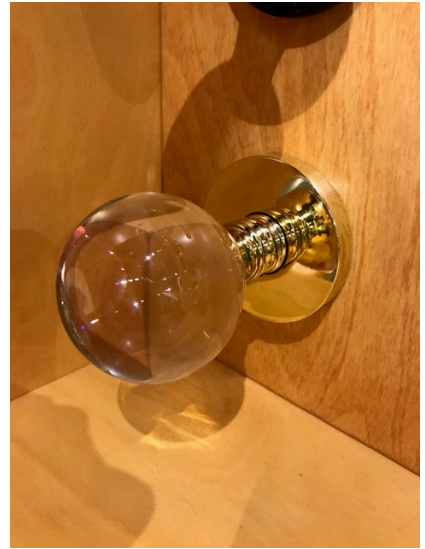

Princess Elements for Your Home

Do you secretly long to be a Princess or know of someone who does?

For those who seek to add a bit of sparkle to their home, in a Princess kind of way, can do so with various hardware for your bathroom. We have hand selected a few items from our showroom to demonstrate how you can add Princess Elements throughout. Whether you start with a beautiful tub or a sink, it can follow through with an elegant faucet and crystal cabinet hardware to the final touch of a crystal chandelier.

Beautiful
Combination of
Princess Styled
Items

White Elements
including THG
Faucet Handles

Crosswater
London's Waldorf
Tub

Phylrich Crystal
Faucet Set

ALNO Crystal
Cabinet Hardware

Phylrich Maison
Faucet Set

Luna Bella
Chandelier

Crosswater
London's Exposed
Shower Systems

Topex Designs
Black Glass
Triple Drawer
Vanity

If you want the ultimate Princess Element in your home, you need crystal door knobs throughout! These are not your grandma's crystal knobs from the 1920's, but we have those too! Tell us which one is your favorite!

Emtek Hardware –
Diamond Crystal
Knob

Emtek Hardware –
Square and Disk
Crystal Knobs

Baldwin Estate
Hardware – 5001
Orb Knob

Baldwin Estate
Hardware – 5009
Swarovski Crystal
Knob

Bravura – Diamond
Crystal Knob