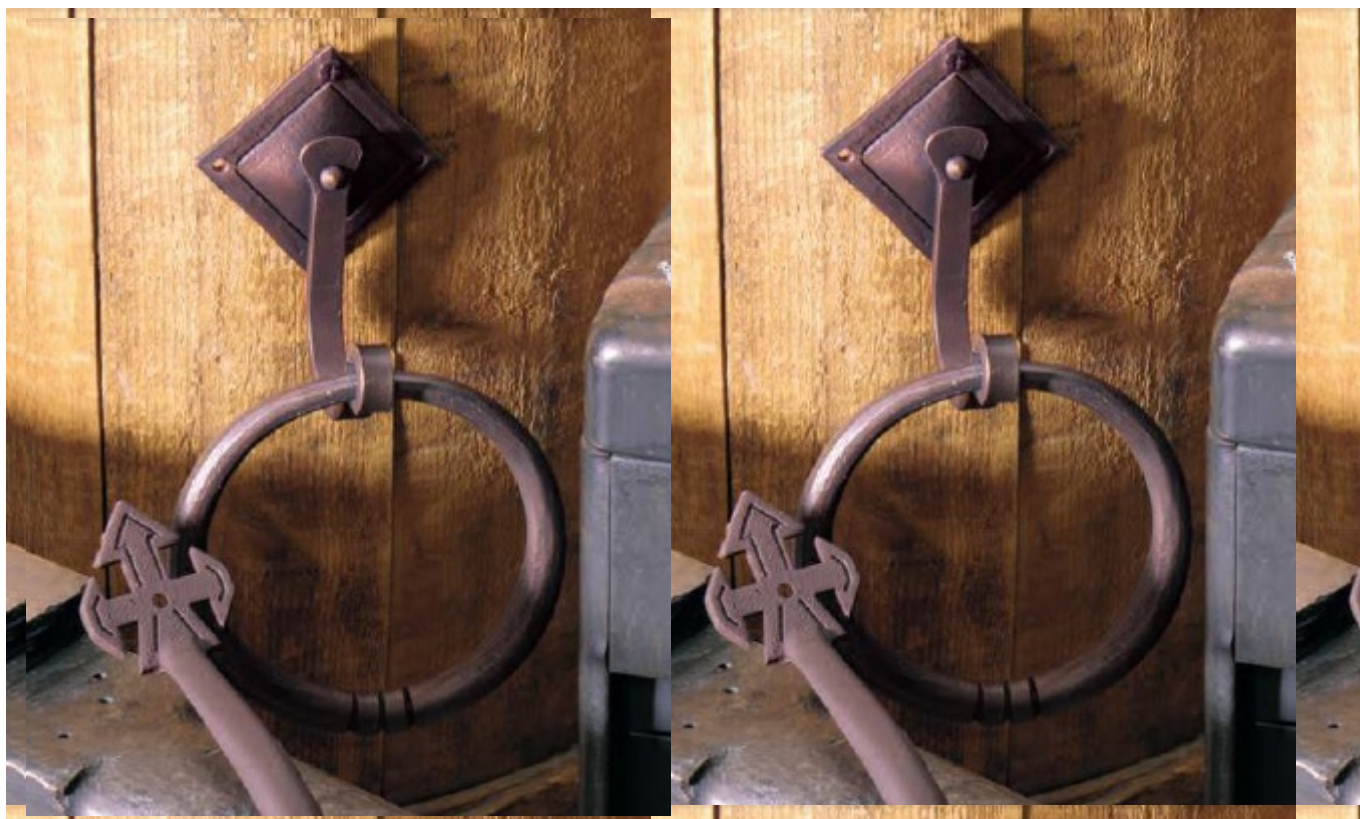

Bathroom Accessories

Visit our Manufacturers

[Acorn Manufacturing](#)