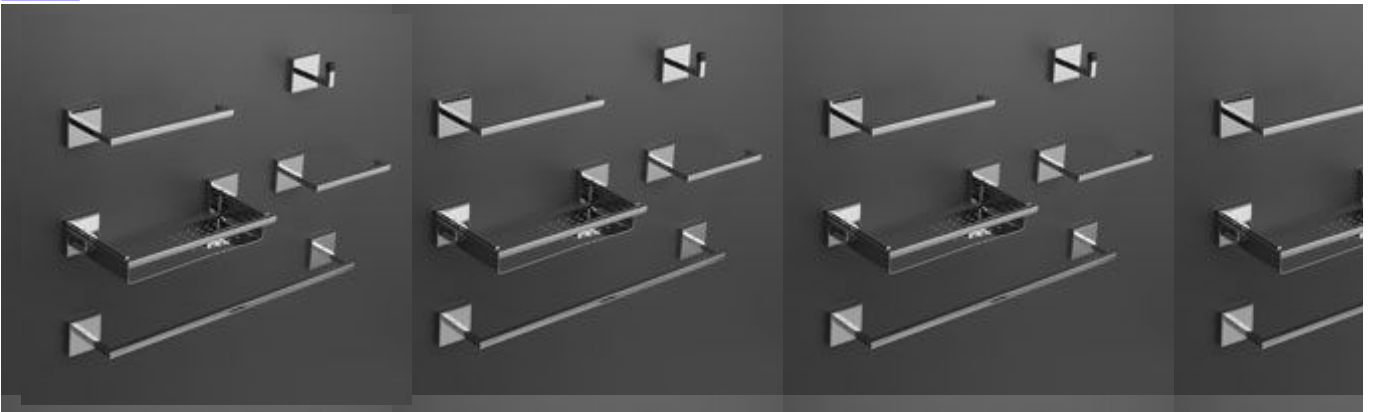

[Franz Viegner](#)