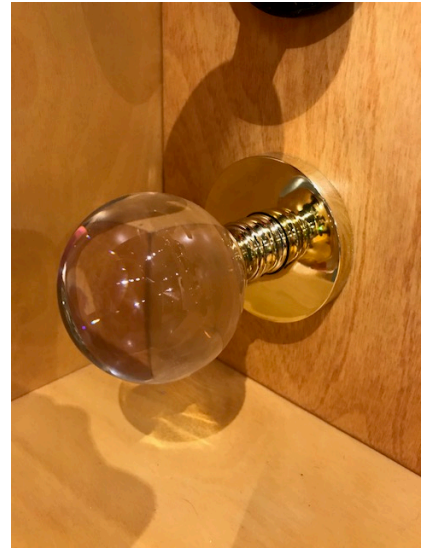

Princess Elements for Your Home

Do you secretly long to be a Princess or know of someone who does?

For those who seek to add a bit of sparkle to their home, in a Princess kind of way, can do so with various hardware for your bathroom. We have hand selected a few items from our showroom to demonstrate how you can add Princess Elements throughout. Whether you start with a beautiful tub or a sink, it can follow through with an elegant faucet and crystal cabinet hardware to the final touch of a crystal chandelier.

Beautiful
Combination of
Princess Styled
Items

White Elements
including THG
Faucet Handles

Crosswater
London's Waldorf
Tub

Phylrich Crystal
Faucet Set

ALNO Crystal
Cabinet Hardware

Phylrich Maison
Faucet Set

Luna Bella
Chandelier

Crosswater
London's Exposed
Shower Systems

Topex Designs
Black Glass
Triple Drawer
Vanity

If you want the ultimate Princess Element in your home, you need crystal door knobs throughout! These are not your grandma's crystal knobs from the 1920's, but we have those too! Tell us which one is your favorite!

Emtek Hardware –
Diamond Crystal
Knob

Emtek Hardware –
Square and Disk
Crystal Knobs

Baldwin Estate
Hardware – 5001
Orb Knob

Baldwin Estate
Hardware – 5009
Swarovski Crystal
Knob

Bravura – Diamond
Crystal Knob